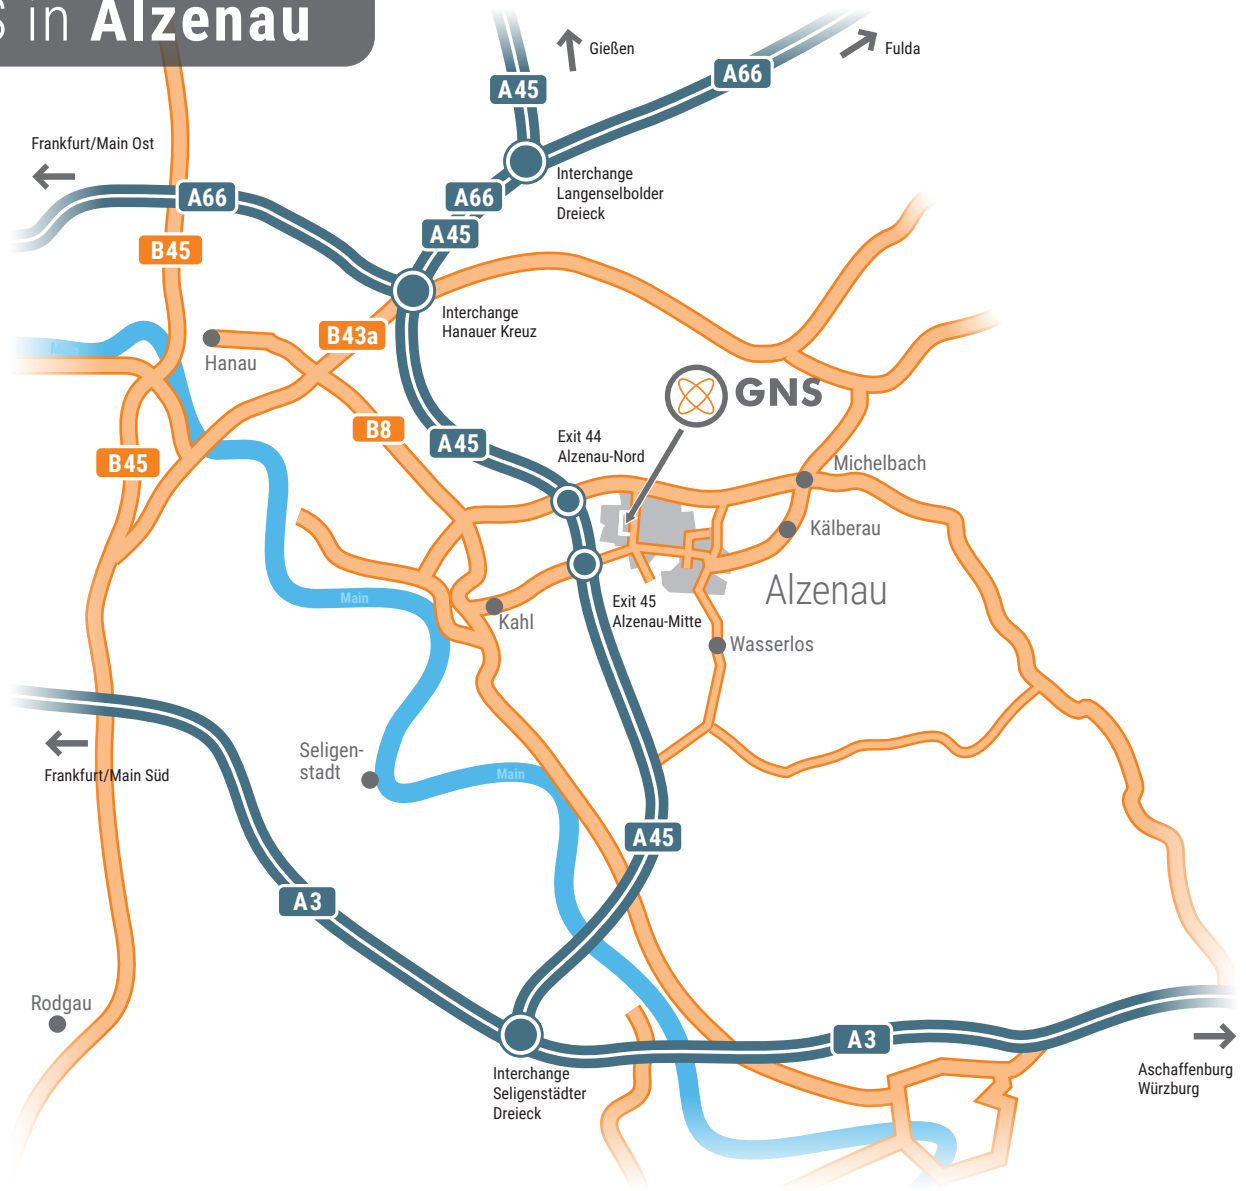

GNS in Alzenau

Coming from Frankfurt/Main (A3) Coming from Aschaffenburg/Würzburg (A3)

at interchange Seligenstädter Dreieck
follow motorway A45 towards Dortmund/Gießen
take exit 45 Alzenau-Mitte
at the end of the exit at the roundabout
take 1st exit, direction Alzenau/Wasserlos
after approx. 1 km at the roundabout
take 3rd exit (Industriestraße)
after approx. 200 m at the roundabout
take 3rd exit (Daimlerstraße)
after approx. 300 m turn right onto Röntgenstraße

Coming from Gießen (A45) Coming from Fulda (A66)

at interchange Langenselbolder Dreieck
follow motorway A45/A66 towards Frankfurt/Hanau
at interchange Hanauer Kreuz keep left, follow motorway A45
towards München/Nürnberg/Würzburg/Aschaffenburg
take exit 45 Alzenau-Mitte
at the end of the exit at the roundabout
take 1st exit, direction Alzenau/Wasserlos
after approx. 200 m at the roundabout
take 2nd exit, direction Alzenau/Wasserlos
after approx. 1 km at the roundabout
take 3rd exit (Industriestraße)
after approx. 200 m at the roundabout
take 3rd exit (Daimlerstraße)
after approx. 300 m turn right onto Röntgenstraße

at interchange Seligenstädter Dreieck
follow motorway A45 towards Dortmund/Gießen
take exit 45 Alzenau-Mitte
at the end of the exit at the roundabout
take 1st exit, direction Alzenau/Wasserlos
after approx. 1 km at the roundabout
take 3rd exit (Industriestraße)
after approx. 200 m at the roundabout
take 3rd exit (Daimlerstraße)
after approx. 300 m turn right onto Röntgenstraße