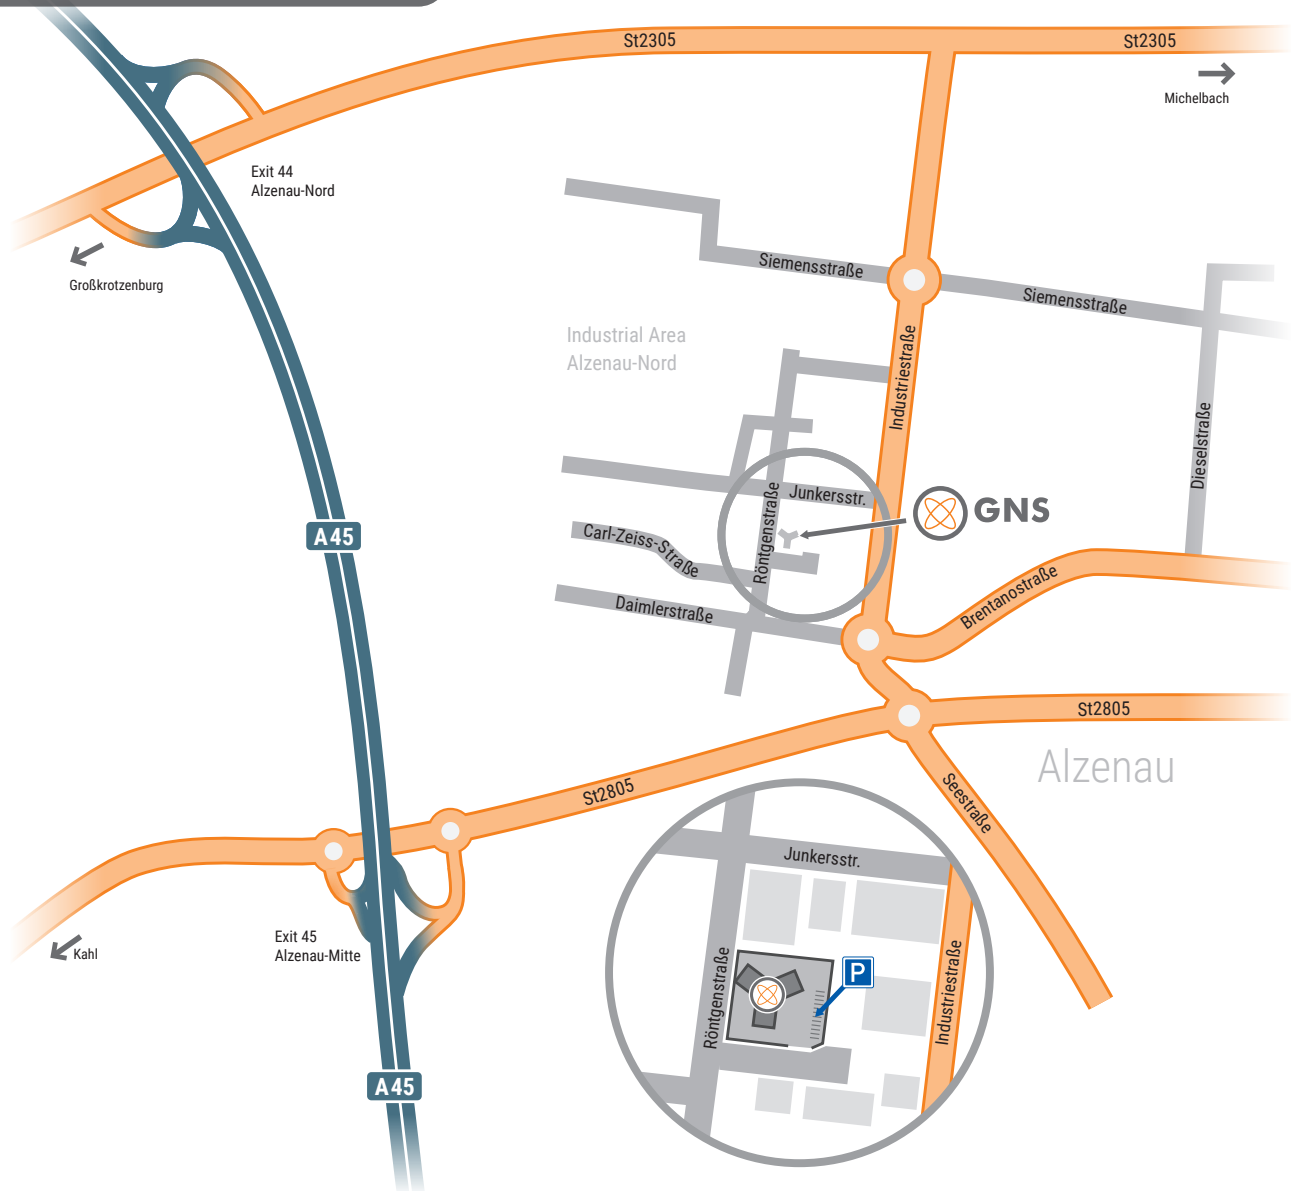

GNS in Alzenau

Coming from Frankfurt/Main (A3) Coming from Aschaffenburg/Würzburg (A3)

at interchange Seligenstädter Dreieck
follow motorway A45 towards Dortmund/Gießen
take exit 45 Alzenau-Mitte
at the end of the exit at the roundabout
take 1st exit, direction Alzenau/Wasserlos
after approx. 1 km at the roundabout
take 3rd exit (Industriestraße)
after approx. 200 m at the roundabout
take 3rd exit (Daimlerstraße)
after approx. 300 m turn right onto Röntgenstraße

Coming from Gießen (A45) Coming from Fulda (A66)

at interchange Langenselbolder Dreieck
follow motorway A45/A66 towards Frankfurt/Hanau
at interchange Hanauer Kreuz keep left, follow motorway A45
towards München/Nürnberg/Würzburg/Aschaffenburg
take exit 45 Alzenau-Mitte
at the end of the exit at the roundabout
take 1st exit, direction Alzenau/Wasserlos
after approx. 200 m at the roundabout
take 2nd exit, direction Alzenau/Wasserlos
after approx. 1 km at the roundabout
take 3rd exit (Industriestraße)
after approx. 200 m at the roundabout
take 3rd exit (Daimlerstraße)
after approx. 300 m turn right onto Röntgenstraße

Excellence for Nuclear.

GNS Gesellschaft für Nuklear-Service mbH
Röntgenstraße 4 · 63755 Alzenau · Germany
Phone +49 6023 91826-0 · www.gns.de