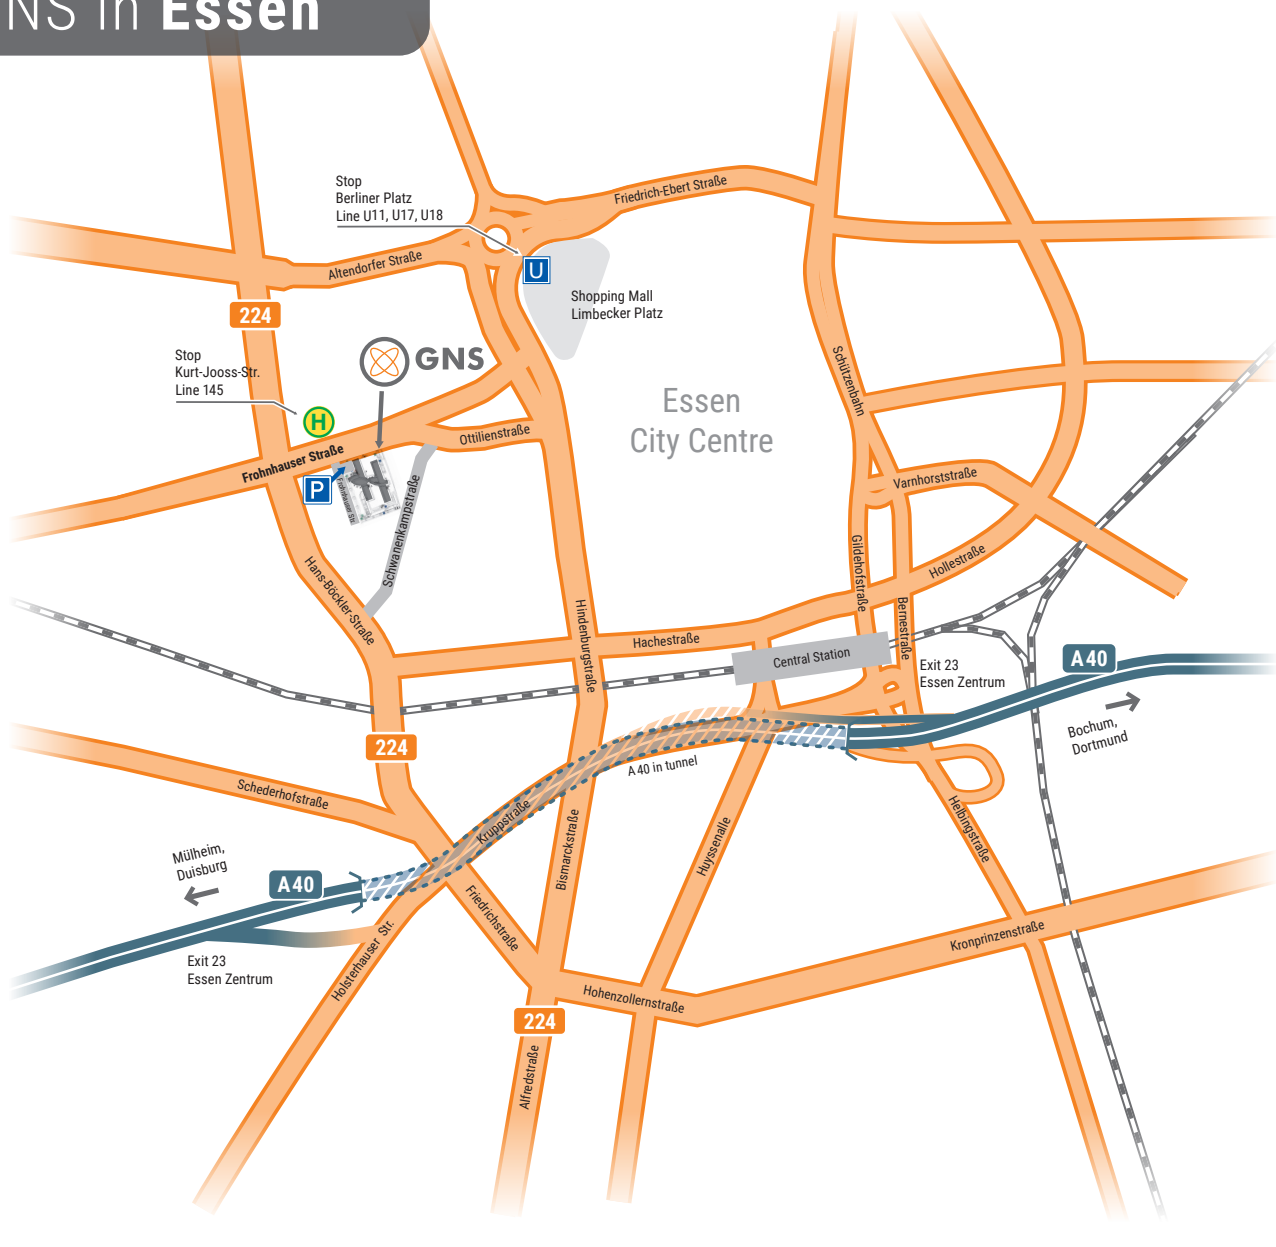

GNS in Essen

Coming from Düsseldorf (A52)

take exit 28 Essen-Rüttenscheid
after approx. 800 m, turn left onto highway B224
follow B224 for approx. 3.7 km
turn right onto Frohnhauser Straße

Coming from Mülheim, Duisburg (A40)

take exit 23 Essen-Zentrum
at the end of the slip road
take a left onto Holsterhauser Straße
after approx. 150 m turn left onto highway B224 (Friedrichstraße)
after approx. 900 m, turn right onto Frohnhauser Straße

Coming from Bochum, Dortmund (A40)

take exit 23 Essen-Zentrum which goes through a tunnel
after the tunnel follow road onto Kruppstraße
after approx. 300 m, turn right onto highway B224
after approx. 900 m, turn right onto Frohnhauser Straße

Coming from the North (A42)

at interchange Essen-Nord onto B224 towards Essen
follow highway B224 for approx. 6.2 km
turn left onto Frohnhauser Straße

Public Transport

from Essen Central Station, take underground U11, U17 or U18 to the stop "Berliner Platz" (travel time: 3 min. drive + 10 min. walk)
from Essen Central Station, take bus 145 (direction "Haarzopf") to the stop "Kurt-Jooss-Str." (travel time: 13 min. drive)
the stop is located directly at our headquarter

Excellence for Nuclear.

GNS Gesellschaft für Nuklear-Service mbH
Frohnhauser Straße 67 · 45127 Essen · Germany
Phone +49 201 109-0 · info@gns.de · www.gns.de